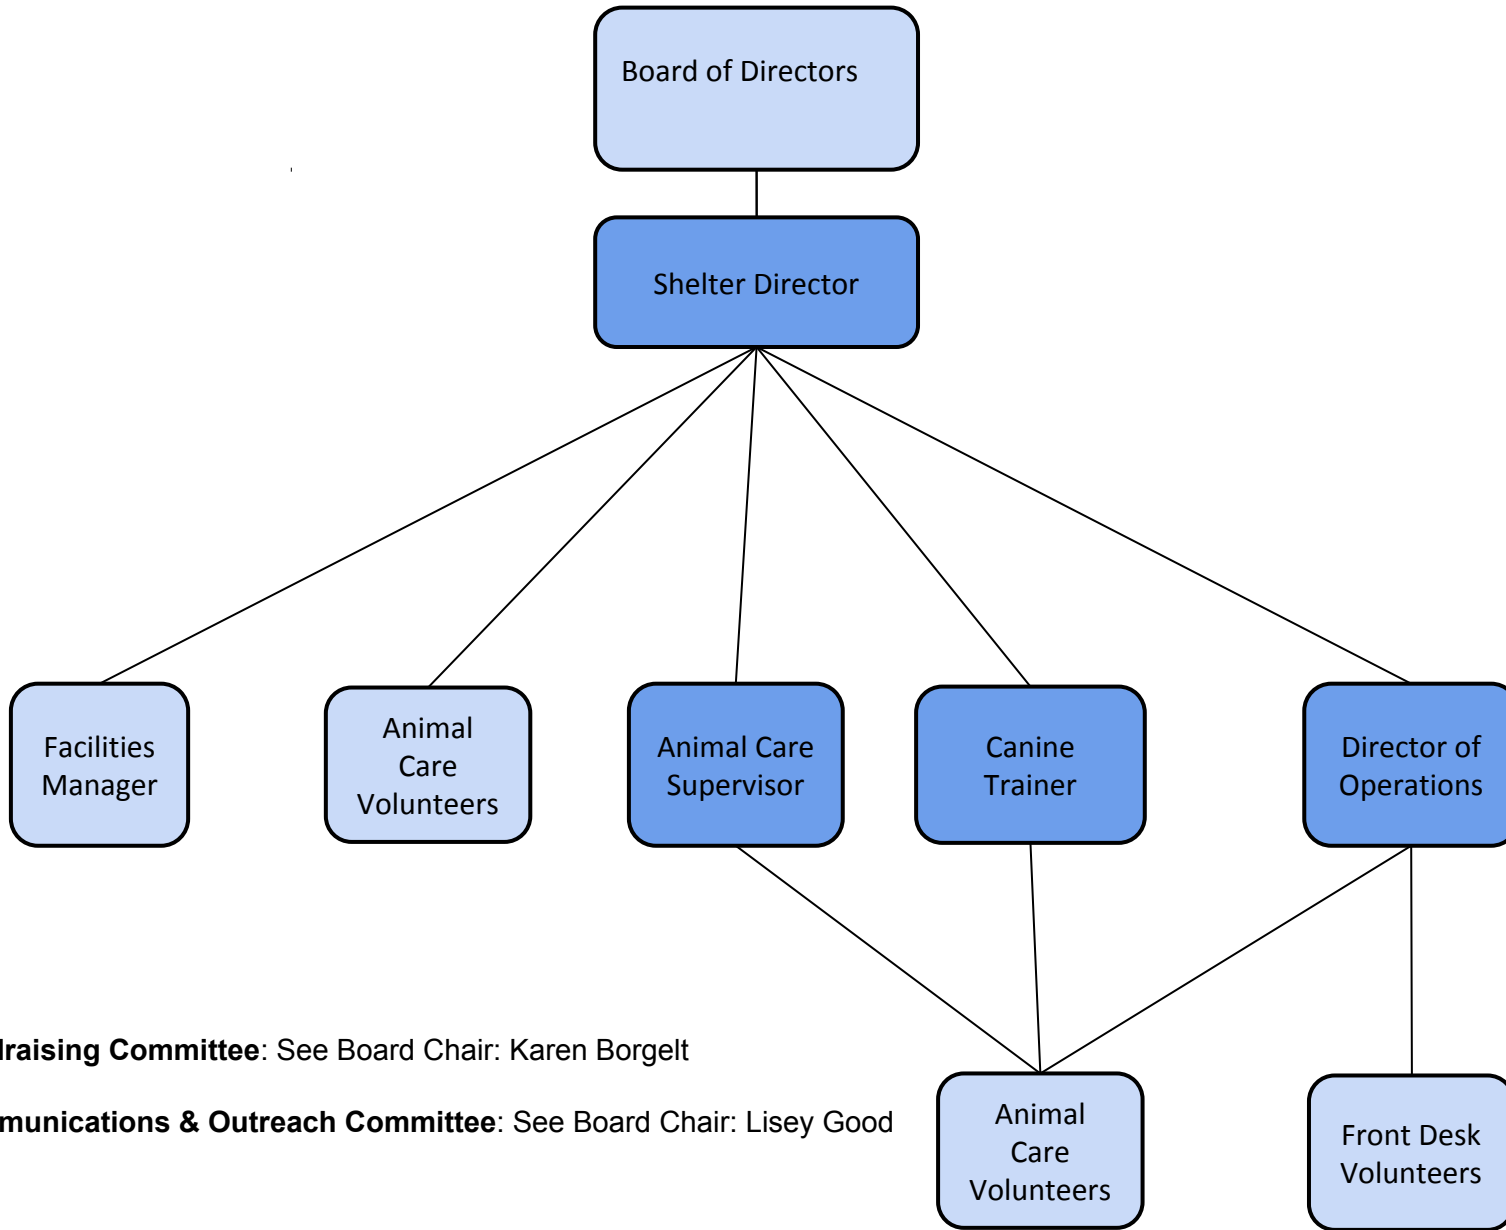

Scituate Animal Shelter Organizational Chart 2016

Fundraising Committee: See Board Chair: Karen Borgelt

Communications & Outreach Committee: See Board Chair: Lisey Good